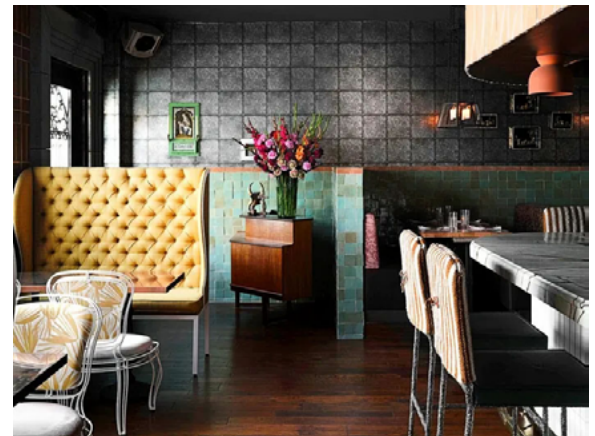

Douglas Friedman